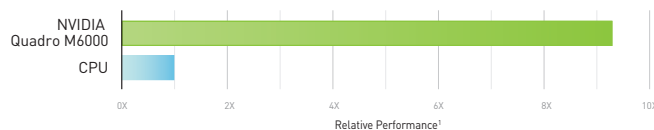

ADOBE ILLUSTRATOR CC PERFORMANCE

Ps **ADOBE PHOTOSHOP® CC**
GET FAST, FLEXIBLE, FLUID PERFORMANCE.
NVIDIA GPUs enable a smooth, intuitive experience using accelerated features including the Blur Gallery and its creative blurring effects; Focus Mask for automatically selecting the in-focus area of a photo; and Upsampling to enable high-quality image upscaling. In fact, the GPU speeds up over 30 features of Adobe Photoshop CC.

Lr **ADOBE LIGHTROOM® CC**
ENJOY FASTER HIGH-RESOLUTION PHOTO EDITING.
Perfect your photos even more simply and quickly using NVIDIA GPUs, which make photo editing ultra-fast throughout the Develop module. You now get smooth interaction with all popular image types and experience especially powerful performance benefits on 4K and 5K displays.