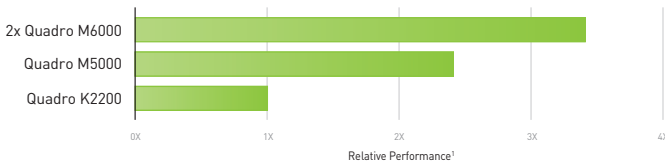

NVIDIA QUADRO GPUS FOR DESKTOP WORKSTATIONS ADOBE PREMIERE PRO CC