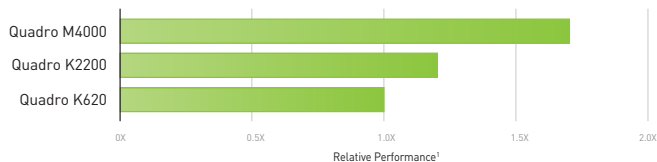

NVIDIA QUADRO GPUS FOR DESKTOP WORKSTATIONS ADOBE ILLUSTRATOR CC