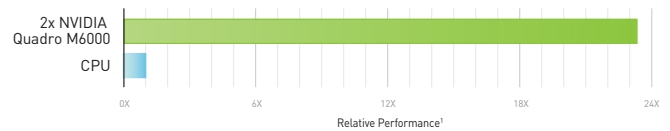

CREATE FASTER. BETTER. ANYWHERE.
NVIDIA® GPUs POWER ADOBE® CREATIVE CLOUD®.

PROFESSIONAL VIDEO

Simplify and accelerate your creative video workflow with NVIDIA GPUs.

ADOBE® PREMIERE® PRO CC

DO YOUR BEST WORK FASTER WITH REAL-TIME VIDEO EDITING.

NVIDIA GPUs let you get the most out of Adobe Premiere Pro with interactive real-time video editing and up to 23x¹ faster performance. Adobe's Mercury Playback Engine uses the GPU to drive fast performance and enable key features like high-speed GPU debayering for 4K media and the Lumetri Deep Color engine for responsive color grading.

ADOBE PREMIERE PRO CC PERFORMANCE