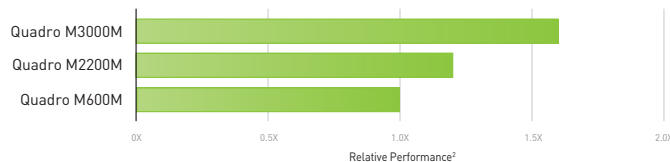

NVIDIA QUADRO GPUS FOR MOBILE WORKSTATIONS ADOBE ILLUSTRATOR CC

¹ Based on final output render time using Mercury Playback Engine at multiple resolutions. Tested with Adobe Premiere Pro CC, Windows 7/64-bit, Intel Xeon E5 2697 3.6 GHz, 64 GB RAM. | ² Based on zoom & pan responsiveness on a set of Illustrator CC files at 1920x1080 resolution. Tested with Adobe Illustrator CC, Windows 7/64-bit, Intel Core i7-4790S, 3.2 GHz, 8 GB RAM. | ³ Based on pan & zoom responsiveness on a set of Illustrator CC files at 1920x1080 resolution. Tested with Adobe Illustrator CC, Windows 7/64-bit, Intel Xeon E5 2697, 3.6 GHz, 64 GB RAM.