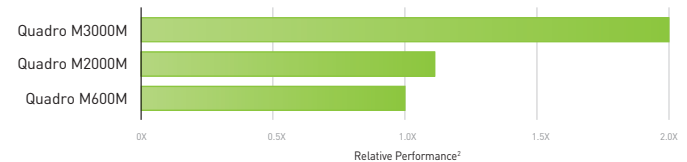

NVIDIA QUADRO GPUS FOR MOBILE WORKSTATIONS ADOBE PREMIERE PRO CC